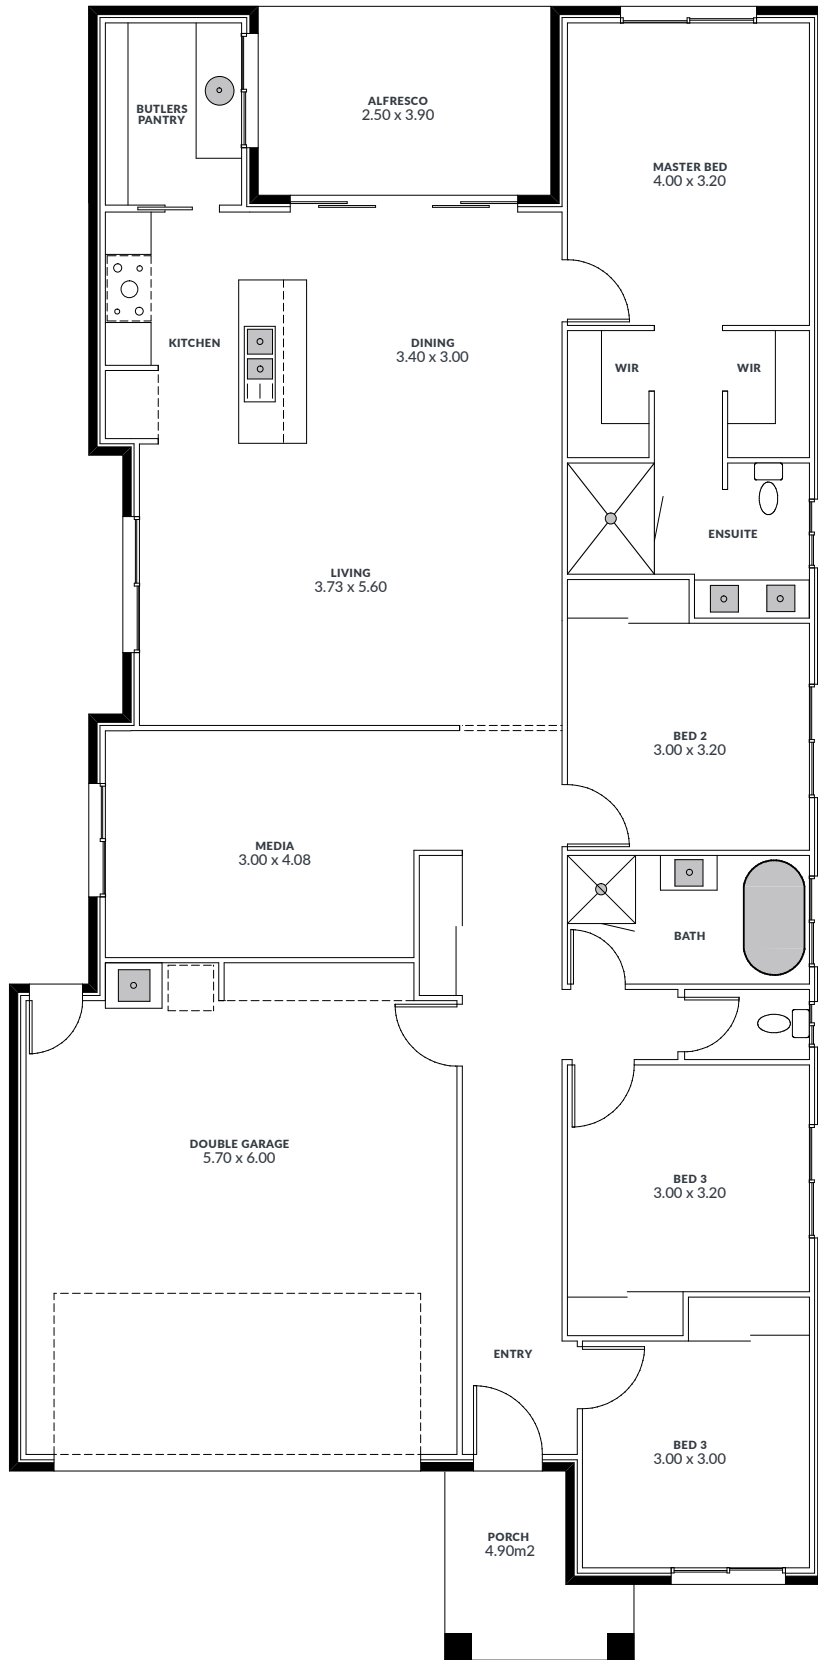

**SOUTH RIPLEY
DISPLAY CENTRE**

Dante DeLuca • 0431 094 137 • dante@homesbycma.com.au

CREATIVE • MODERN • AFFORDABLE

THE ENDEAVOUR V1.2

 4
  2
  2
  1
  1
  2
  1

FLOOR AREA	LENGTH	WIDTH	FRONTAGE
204.18m ²	21.87m	10.80m	12.5m

FLOOR AREA	LENGTH	WIDTH	FRONTAGE
254.82m ²	23.99m	11.80m	14m

DISPLAY HOMES

AURA

26 Berry Terrace
Bells Creek Q

SATURDAY - WEDNESDAY
10:00am to 5:00pm

Paul Johnson
E paul@homesbycma.com.au
M 0400 707 535

BROOKHAVEN - BAHRS SCRUB