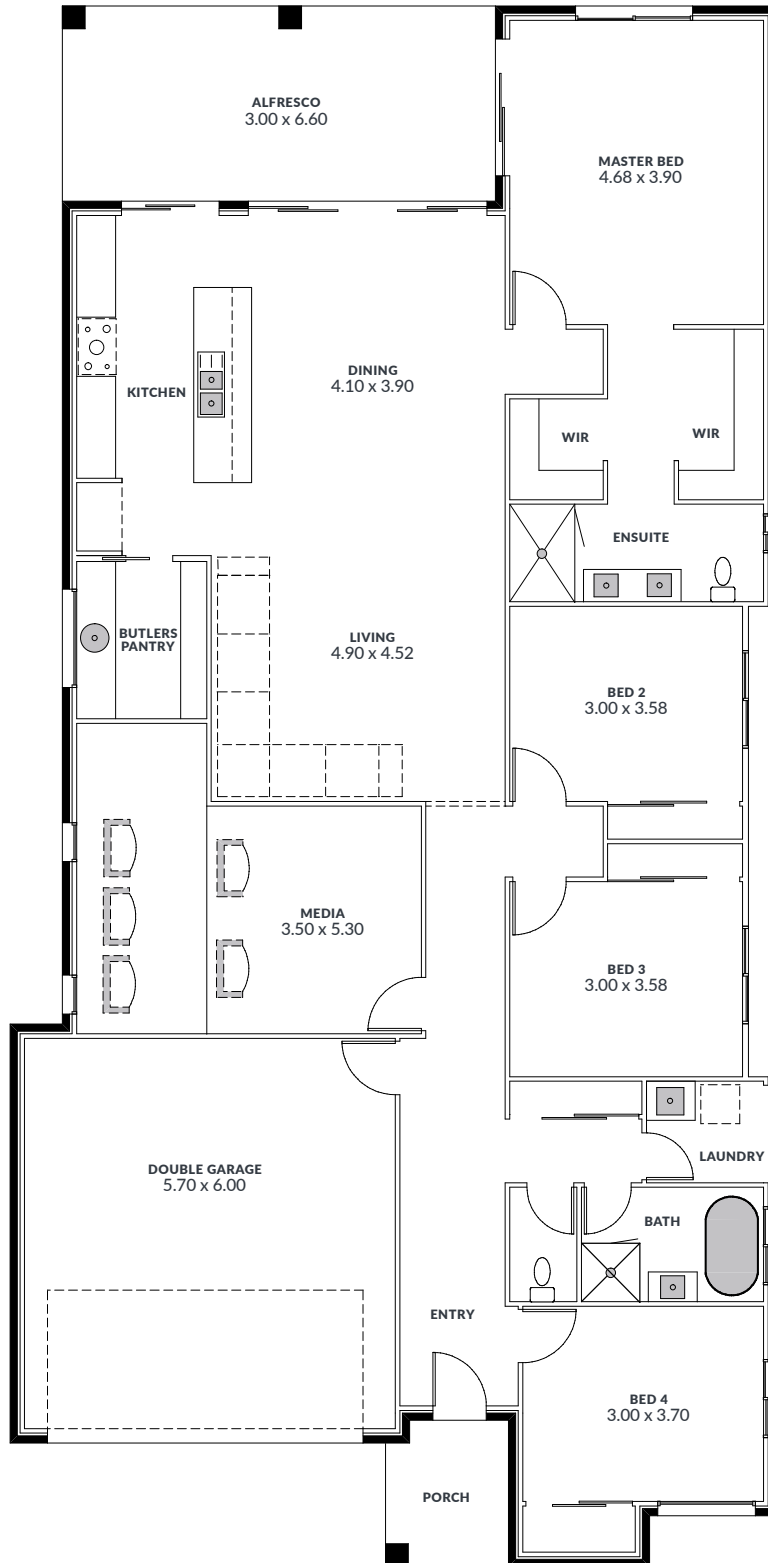

**SOUTH RIPLEY
DISPLAY CENTRE**

Dante DeLuca • 0431 094 137 • dante@homesbycma.com.au

CREATIVE • MODERN • AFFORDABLE

THE ENDEAVOUR V1.2

 4
  2
  2
  1
  1
  2
  1

FLOOR AREA	LENGTH	WIDTH	FRONTAGE
204.18m ²	21.87m	10.80m	12.5m

FLOOR AREA	LENGTH	WIDTH	FRONTAGE
254.82m ²	23.99m	11.80m	14m

DISPLAY HOMES

AURA

26 Berry Terrace
Bells Creek Q

SATURDAY - WEDNESDAY
10:00am to 5:00pm

Paul Johnson
E paul@homesbycma.com.au
M 0400 707 535

BROOKHAVEN - BAHRS SCRUB