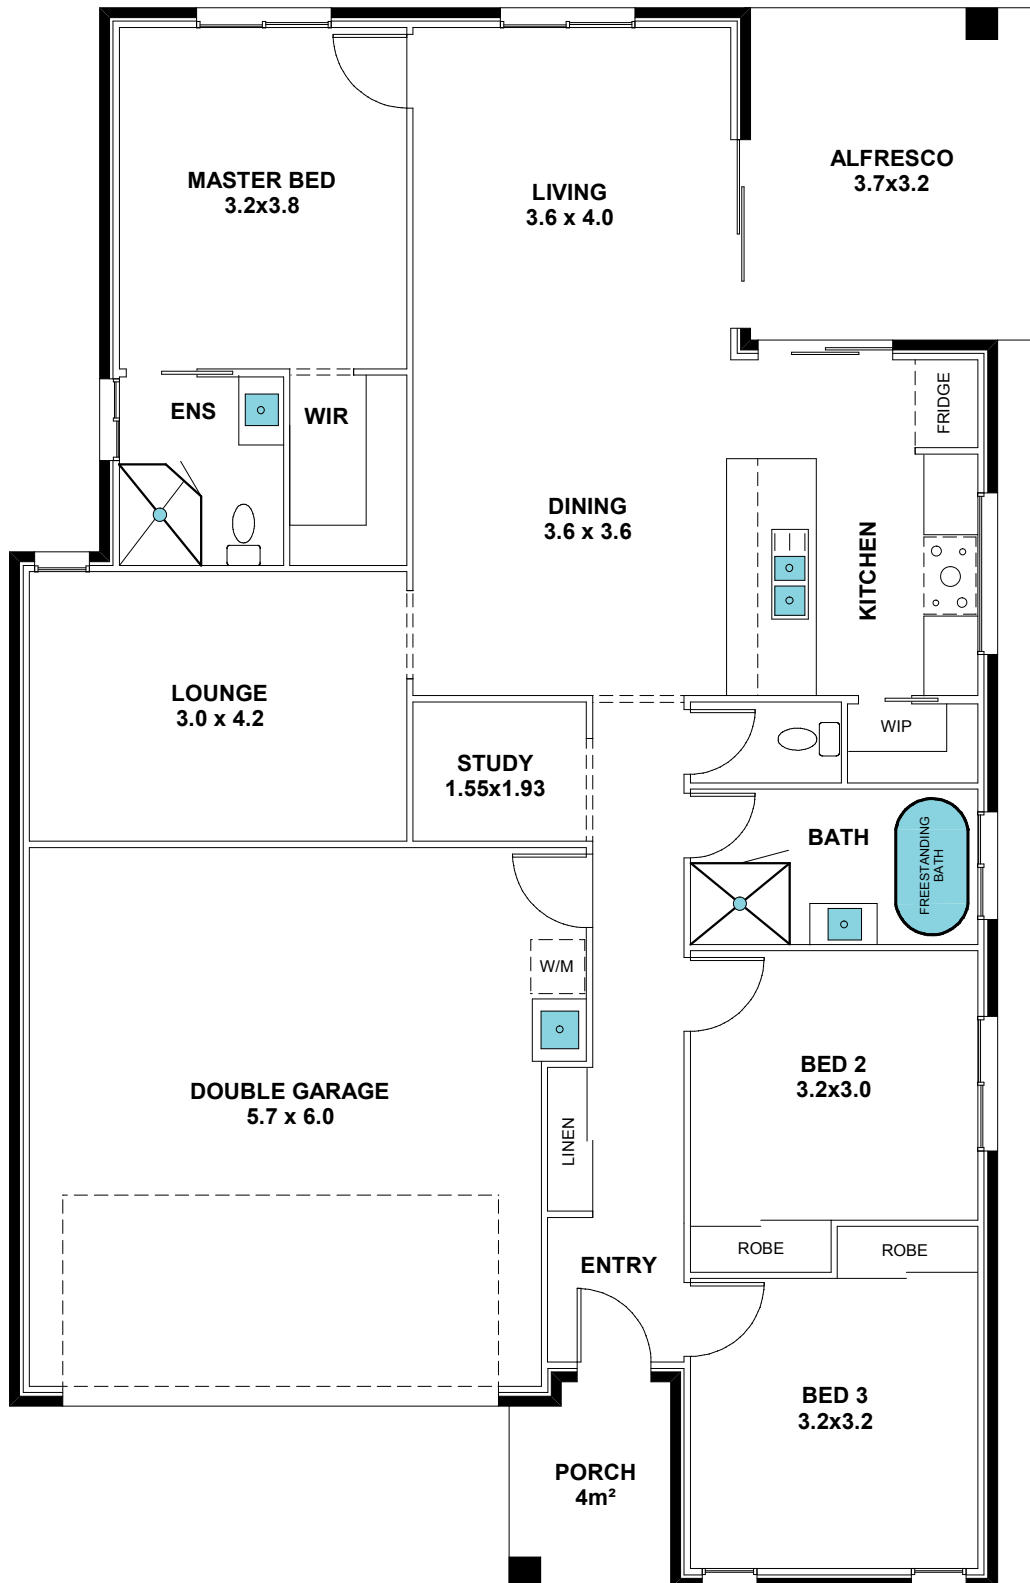

**BROOKHAVEN
DISPLAY CENTRE**

Patrick Gaffney • 0434 821 923 • patrick.g@homesbycma.com.au

CREATIVE • MODERN • AFFORDABLE

*Beautiful homes,
amazing designs,
unbeatable value*

FLOOR AREA	LENGTH	WIDTH	FRONTAGE
177.92m ²	17.6m	11m	12.5m